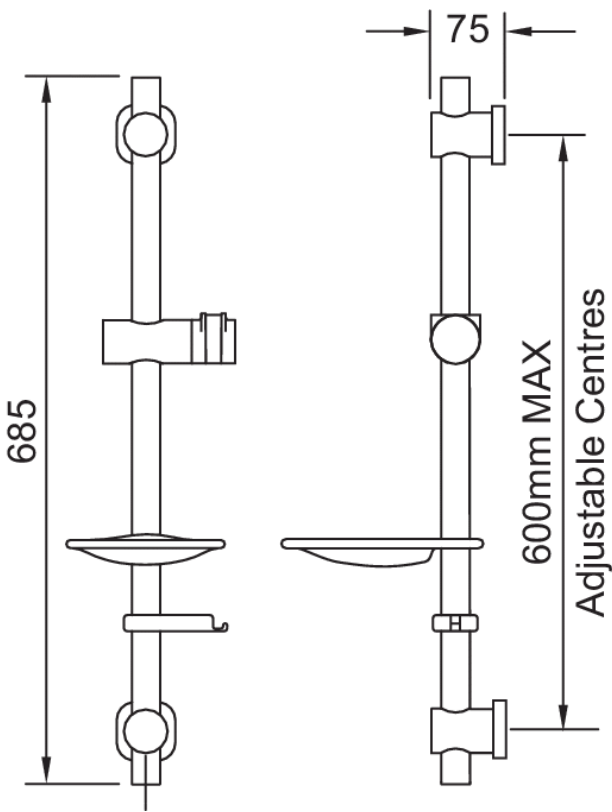

EASY FIX SHOWER KIT IN COLOURED BOX

CONSTRUCTION: ABS

INLET CONNECTIONS: N/A

- Riser rail features easy fit adjustable brackets- Simply twist & lock into place
- Ideal for retrofit - using existing shower rail holes

EFSR007

Chrome

Please Note: Flow rate will be dictated by installation configurations.
Please ensure to check the appropriate flow restrictor information if applicable.
*Please refer to website for full warranty details.