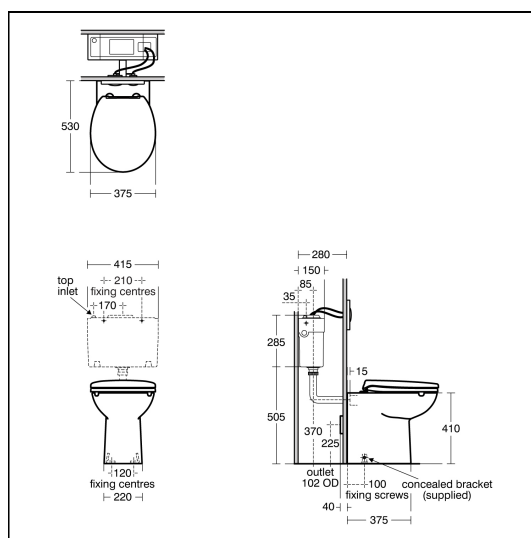

Contour 21+ Back to Wall Rimless WC Suite

ILLUSTRATED

- S0439** Contour 21+ back to wall rimless WC pan with raised horizontal outlet and anti-microbial glaze
- S3643** Conceala 2 cistern 4.5/3 or 4/2.6 litre dual flush valve side supply and internal overflow, alternative height plastic flushbends, no flushplate
- S0670** Contour 21+ slim slow close seat and cover with top fix hinges
- E4463** Karisma flush plate dual flush, chrome, unbranded

OPTIONS

- S3617** Conceala 2 cistern 4.5 or 6 litre single flush syphon side supply and internal overflow plastic flushbend, long CP lever
- S3640** Conceala 2 cistern 4.5 litre single flush valve side supply and internal overflow, alternative height plastic flushbends
- S4066** Contour 21 seat no cover, top fixing hinges and retaining buffers
- S4065** Contour 21 seat and cover, top fixing hinges
- S4512** Finger push button pneumatic, stainless steel for 31mm maximum thickness partition
- S4305** Panekta outlet Connector, finned pattern to convert horizontal outlet WCs to P trap
- S4300** Panekta outlet Connector, finned pattern to convert horizontal outlet WCs to S or turned P trap

Capacity

- S3643** 4 litres

Designer

Robin Levien, RDI

FINISH OPTIONS

- 
(HY) White with SmartGuard
 - 
(01) White
 - 
(AA) Chrome
- 
(GN) Ultra Steel

Standards

E: info@idealspec.co.uk | T: 0870 122 8822 | F: 0870 122 8282 | www.idealspec.co.uk

FEATURES

Contour 21+ Back to Wall Rimless WC Suite

Vitreous china to BS3402. WC pan to BS EN 997 and BS EN 33

Special Notes

WC pan screwed to floor using concealed brackets (supplied). Joint to wall sealed with waterproof sealant (not supplied). When using a lever the concealed cistern should be raised to 565mm from floor to underside of cistern.