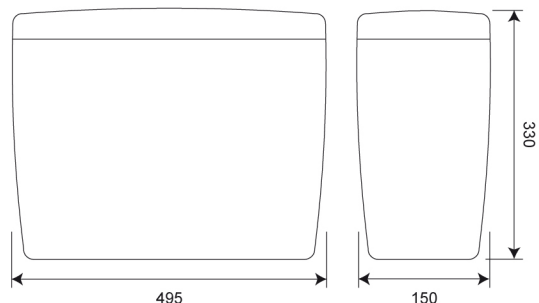

#### Cistern:

Material	ABS
Fill volume	6 L
Type of mounting	Wall mounted bracket
Additional features	Side entry for WRAS approved valve

ALL DIMENSIONS IN MM

Last updated:  
2015-01-16, Dart Valley Systems