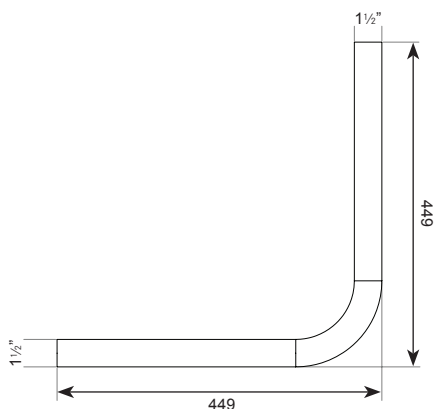

## WC02-011

Concealed cistern kit. Kit includes; WRAS approved side entry valve, 1 1/2" to 1 1/2" flush pipe, back to pan connector, concealed cistern and blanking plug.

### TECHNICAL DATA

#### Parts included:

• WRAS approved side entry valve	WC02-033
• Back to pan connector	WC02-035
• Standard 38mm to 38mm flushpipe 1 1/2" to 1 1/2" base	WC02-031
• Concealed plastic cistern (cistern and lid only)	WC02-001
• Blanking plug	WC00-070

ALL DIMENSIONS IN MM

Last updated:  
2015-01-16, Dart Valley Systems