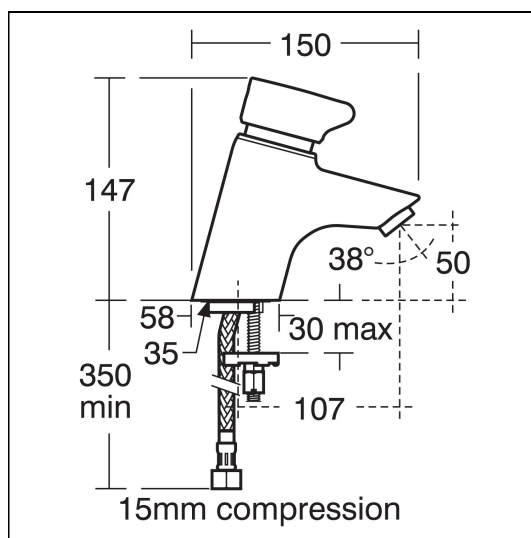

### Weights

**B8263** 2.30 KG

### Materials

**B8263** Chrome Plated Brass

### Special Notes

This fitting is best suited to balanced supplies with a minimum inlet pressure of 1.5 bar and a maximum of 3 bar. Regulated to 3.7 litres per minute maximum.

Run time is adjustable from 5-20 seconds. Consideration should be given to safe hot water delivery and the use of an appropriate temperature reduction device, please see A5900AA (for use with 15mm pipework) or A5901AA (for use with 22mm pipework). These products are designed for handwashing applications in washroom environments.