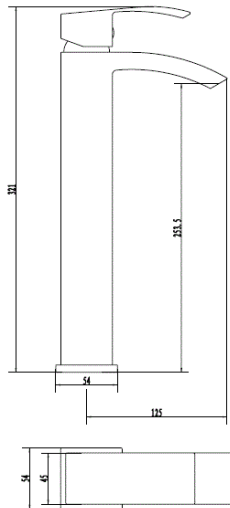

Swoop Mk2

Swoop MK2 Tall Mono Basin Mixer

Product Code: SWO2113/EX

Finish: Chrome

Features

Construction:	Brass
Valve/Cartridge type:	Ceramic Cartridge
Supply:	Suitable for all plumbing systems
Working Pressures:	0.3 - 5.0 bar
Inlet connections:	1/2" BSP
Flexi or Copper:	Flexi Tails

- Ceramic cartridge for smooth operation
- Tilt and turn temperature and flow control
- Products which are easy to use by all the family
- In full colour packaging

*Please refer to website for full warranty details.

Flow (Bar - l/min, open outlet)

Spout

Flow 0.1	Flow 0.3	Flow 0.5	Flow 1.0	Flow 2.0	Flow 3.0	Flow 4.0	Flow 5.0
2.4	4.2	5.4	7.8	11.4	14	16.2	18.1