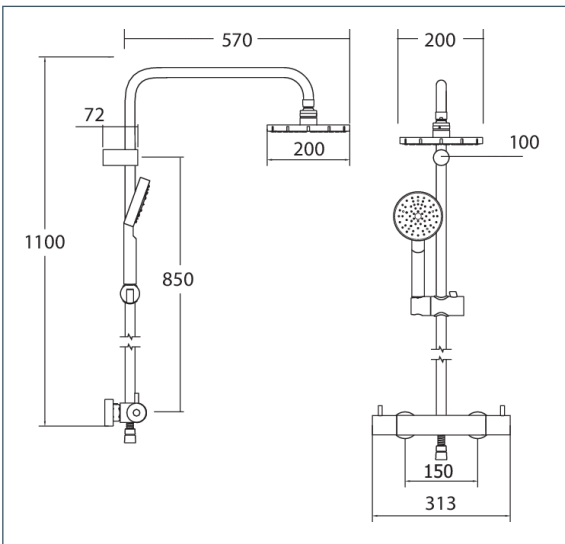

Flow (Bar - l/min, open outlet)

Handset

Flow 0.1   Flow 0.3   Flow 0.5   Flow 1.0   Flow 2.0   Flow 3.0   Flow 4.0   Flow 5.0

Overhead

www.deva-uk.com · 0800 195 1602 · sales@uk.methven.com