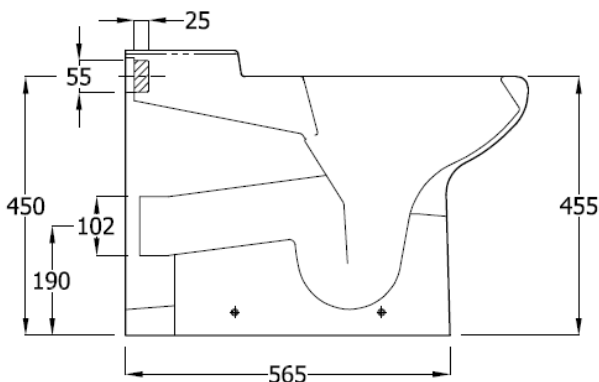

Seat Options:

CHWC112: Chartham seat only – White

CHWC113: Chartham seat only – Blue

CHWC114: Chartham seat only – Dark Grey

Pan Fixings:

Floor fixing pack supplied

Pan Connections:

TSWC115: Convert to P trap.

Material

Vitreous china to BS 3402

Finish

Alpine White

Size

365W x 700L x 455H mm

Weight

34kg