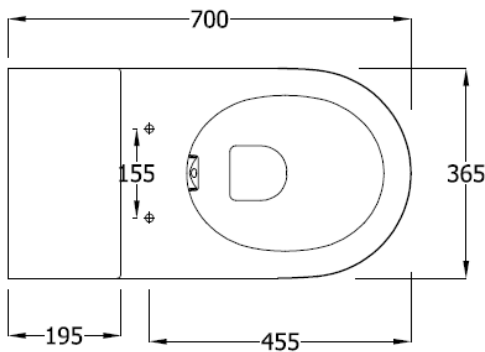

Seat Options:

CHWC112: Chartham seat only – White

CHWC113: Chartham seat only – Blue

CHWC114: Chartham seat only – Dark Grey

Pan Fixings:

Floor fixing pack supplied

Pan Connections:

TSWC115: Convert to P trap.

Material

Vitreous china to BS 3402

Finish

Alpine White

Size

365W x 700L x 455H mm

Weight

34kg