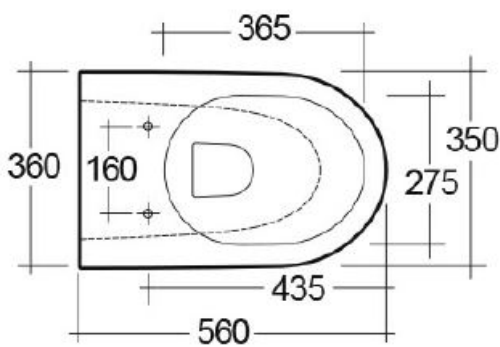

Material

Vitreous china to BS 3402

Finish

Alpine White

Size

360W x 560L mm

Weight

29kg

Dimensions: All dimensions in mm tolerance $\pm 5\%$ for below 200mm and $\pm 3\%$ for above 200mm.