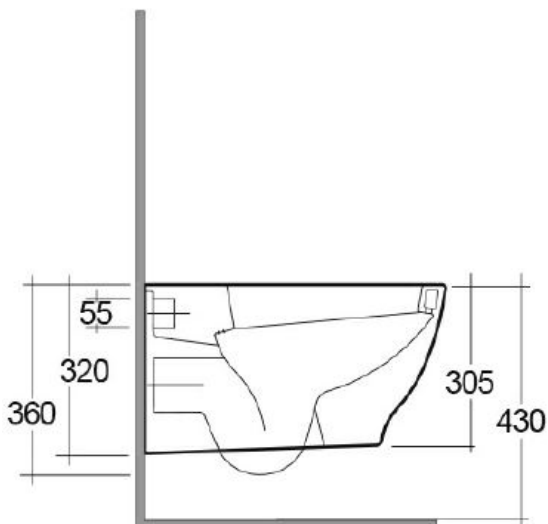

Seat Options:

LLWC124: Langley Curve slim soft close seat and cover

Pan Fixings:

TSWC117: Support brackets and fixings for wall hung pans (not required if using CIST112).

Pan Connections:

TSWC115: Convert to P trap.

Material

Vitreous china to BS 3402

Finish

Alpine White

Size

360W x 560L mm

Weight

29kg

Dimensions: All dimensions in mm tolerance $\pm 5\%$ for below 200mm and $\pm 3\%$ for above 200mm.