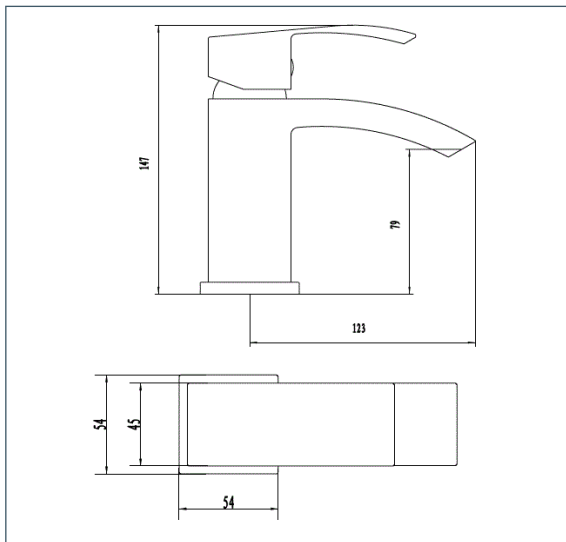

Swoop Mk2

Swoop MK2 Mono Basin Mixer

Product Code: SWO2113

Finish: Chrome

Features

Construction:	Brass
Valve/Cartridge type:	Ceramic Cartridge
Supply:	Suitable for all plumbing systems
Working Pressures:	0.3 - 5.0 bar
Inlet connections:	1/2" BSP
Flexi or Copper:	Flexi Tails

*Please refer to website for full warranty details.

Flow (Bar - l/min, open outlet)

Spout

Flow 0.1	Flow 0.3	Flow 0.5	Flow 1.0	Flow 2.0	Flow 3.0	Flow 4.0	Flow 5.0
4.7	8.1	8.3	11.3	15.8	19.2	22.2	24.8