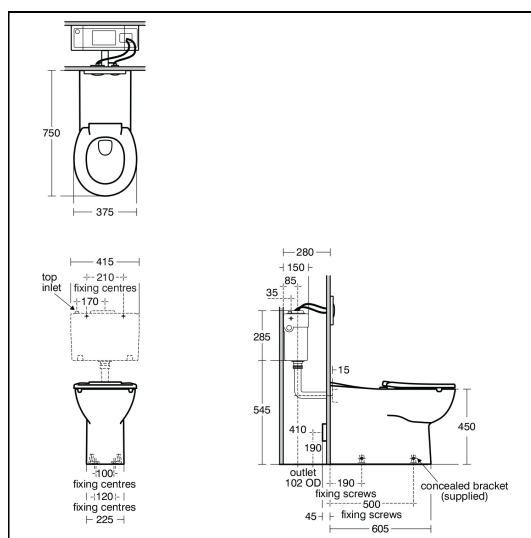

Contour 21+ 75cm Projection Back to Wall Rimless WC Suite

ILLUSTRATED

- S0438** Contour 21+ 75cm projection back to wall rimless WC pan with horizontal outlet and anti-microbial glaze
- S3617** Conceala 2 cistern 4.5 or 6 litre single flush syphon side supply and internal overflow plastic flushbend, long CP lever
- S4066** Contour 21 seat no cover, top fixing hinges and retaining buffers
- S6466** Contour 21 back support rail for 75cm projection WC, 40 x 22 x 35mm diameter tube
- S6884** Cushion for back support with clips, new design

OPTIONS

- S3643** Conceala 2 cistern 4.5/3 or 4/2.6 litre dual flush valve side supply and internal overflow, alternative height plastic flushbends, no flushplate
- S3640** Conceala 2 cistern 4.5 litre single flush valve side supply and internal overflow, alternative height plastic flushbends
- S4065** Contour 21 seat and cover, top fixing hinges
- S4067** Contour 21 seat retaining buffers, white
- E4463** Karisma flush plate dual flush, chrome, unbranded
- S4504** Contemporary flush plate dual flush, Armitage Shanks logo, for Conceala 2 cisterns
- S4512** Finger push button pneumatic, stainless steel for 31mm maximum thickness partition
- S4513** Palm push button Pneumatic, stainless steel for 31mm maximum thickness partition
- S4305** Panekta outlet Connector, finned pattern to convert horizontal outlet WCs to P trap
- S4300** Panekta outlet Connector, finned pattern to convert horizontal outlet WCs to S or turned P trap

ILLUSTRATED PRODUCT DETAILS

Weights

- S0438** 36.00 KG
- S3617** 3.00 KG
- S4066** 1.55 KG
- S6466** 0.62 KG
- S6884** 4.00 KG

Materials

- S0438** Vitreous China
- S3617** Plastic
- S4066** Plastic
- S6466** Aluminium
- S6884** Mixed Material

Finishes

- S0438**  White with SmartGuard (HY)
- S3617**  Neutral / No Finish (67)
- S4066**  White (01)
- S6466**  White (AC)
- S6884**  Neutral / No Finish (67)

Capacity

- S3617** 5 litres

Designer

Robin Leven, RDI