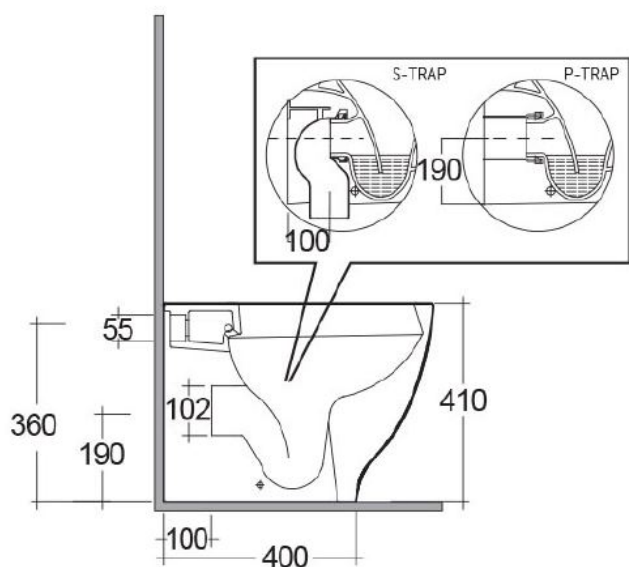

Langley Curve Back to Wall WC

Code
LLWC122

Description

Langley Curve back to wall rimless standard WC pan with horizontal outlet

Features

- Modern and stylish design
- Standard height & projection
- Rimless flushing

CIST108: Miniflo concealed single flush cistern with sensor flush – battery powered

CIST109: Miniflo concealed dual flush cistern with sensor flush – battery powered

Seat Options:

LLWC124: Langley Curve slim soft close seat and cover

Pan Fixings:

Floor fixing pack supplied

Pan Connections:

TSWC115: Convert to P trap.

Material

Vitreous china to BS 3402

Finish

Alpine White

Size

360 x 560 x 410 mm

Weight

27kg

Dimensions: All dimensions in mm tolerance $\pm 5\%$ for below 200mm and $\pm 3\%$ for above 200mm.