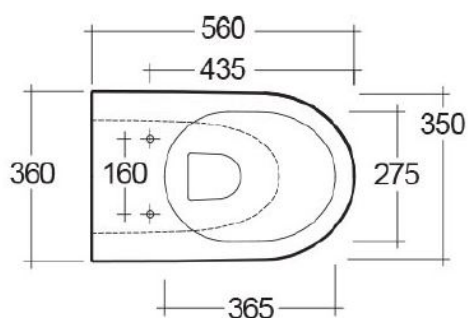

Pan Fixings:

Floor fixing pack supplied

Pan Connections:

TSWC115: Convert to P trap.

Material

Vitreous china to BS 3402

Finish

Alpine White

Size

360 x 560 x 410 mm

Weight

27kg

Dimensions: All dimensions in mm tolerance $\pm 5\%$ for below 200mm and $\pm 3\%$ for above 200mm.