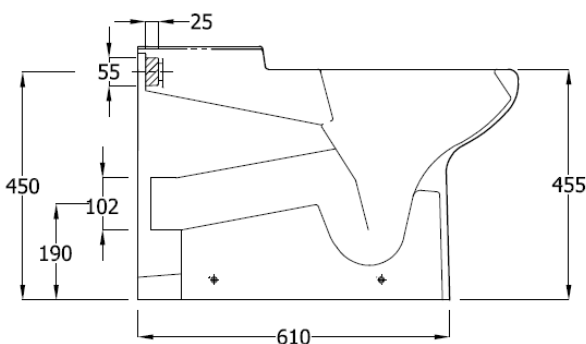

Seat Options:

CHWC112: Chartham seat only – White

CHWC113: Chartham seat only – Blue

CHWC114: Chartham seat only – Dark Grey

Pan Fixings:

Floor fixing pack supplied

Pan Connections:

TSWC115: Convert to P trap.

Material

Vitreous china to BS 3402

Finish

Alpine White

Size

365W x 750L x 455H mm

Weight

34kg