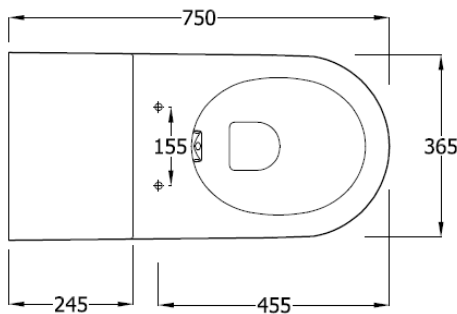

Seat Options:

CHWC112: Chartham seat only – White

CHWC113: Chartham seat only – Blue

CHWC114: Chartham seat only – Dark Grey

Pan Fixings:

Floor fixing pack supplied

Pan Connections:

TSWC115: Convert to P trap.

Material

Vitreous china to BS 3402

Finish

Alpine White

Size

365W x 750L x 455H mm

Weight

34kg