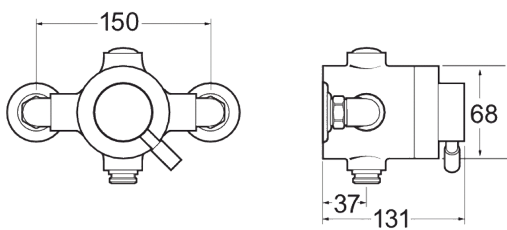

SHOWERS

Deva^{TM} by METHVEN

Sequential Showers

Vision Exposed Sequential Shower Valve

Product Code: VSNVSEQT01

Finish: Chrome

Features

- **Construction:** Brass
- **Valve/Cartridge type:** Thermostatic
- **Supply:** Suitable for all plumbing systems
- **Inlet connections:** 15mm Compression
- **Working pressures:** 0.1 - 5.0 bar
- Reduced water flow option available, use code HSR8

*Please refer to website for full warranty details.

Flow (Bar - l/min, open outlet)

Spout/Outlet

Flow 0.1	Flow 0.2	Flow 0.3	Flow 0.5	Flow 1.0	Flow 2.0	Flow 3.0
N/A	N/A	N/A	N/A	N/A	N/A	N/A

Handset/Head

N/A	N/A	N/A	N/A	N/A	N/A	N/A

1502088

BC1603/1015

www.deva.org.uk • FREEPHONE: 0800 195 1602