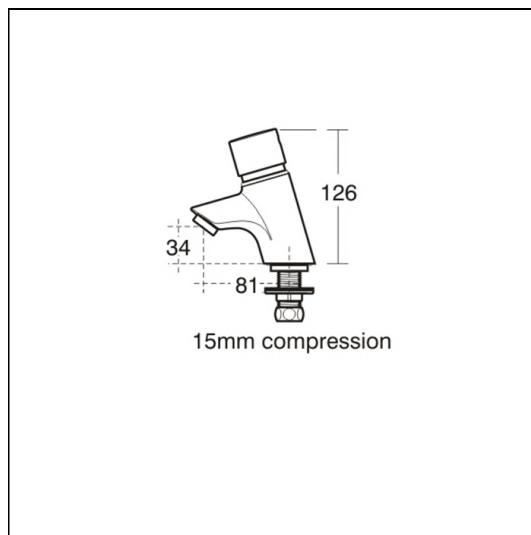

Avon 21 Inclined Non-Con Pillar Taps Hot & Cold Dual Indices

ILLUSTRATED

B8267 Avon 21 washbasin inclined pillar taps (pair) with dual Hot and Cold indices per tap, self closing push button non concussive, water saving anti-vandal nozzle regulated to 3.7 litres per minute maximum. Alternative low pressure outlet option supplied.

ILLUSTRATED PRODUCT DETAILS

Weights

B8267 2.25 KG

Finishes

B8267  Chrome (AA)

Materials

B8267 Chrome Plated Brass

Flow rates

B8267 3.7 Litres per minute @ 3 bar pressure

Special Notes

Inlets screwed 1/2in BSP male.
Flow regulated to 3.7 litres per minute maximum.
Consideration should be given to safe hot water delivery and the use of an appropriate temperature reduction device.