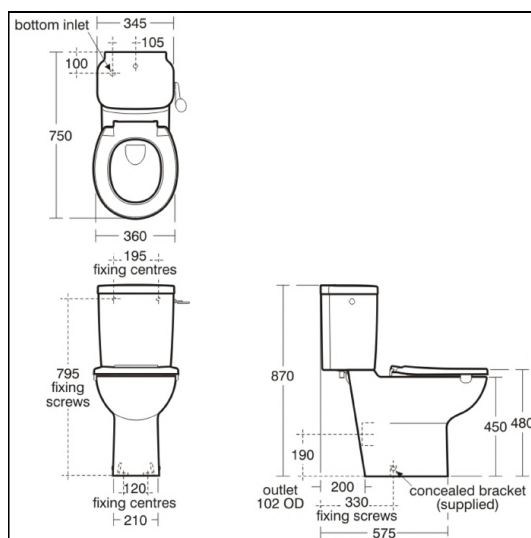

Contour 21 Raised Height Close Coupled Toilet, 75cm Projection

ILLUSTRATED

- S3054** Contour 21 close coupled raised height toilet bowl with horizontal outlet, 75cm projection with floor fixing kit
- S3654** Contour 21 close coupled 4.5 litre delay fill single flush syphon cistern for 75cm projection bowl, bottom supply, internal overflow with secure cover fastener, no lever
- S4065** Contour 21 toilet seat and cover, top fixing hinges
- S4420** Spatula cistern lever, close coupled

ILLUSTRATED PRODUCT DETAILS

Weights

- S3054** 25.86 KG
- S3654** 16.70 KG
- S4065** 2.70 KG
- S4420** 0.32 KG

Materials

- S3054** Vitreous China
- S3654** Vitreous China
- S4065** Plastic
- S4420** Chrome Plated Metal

Finishes

- S3054**  White (01)
- S3654**  White (01)
- S4065**  White (01)
- S4420**  Chrome (AA)

Capacity

- S3654** 4.5 litres

FINISH OPTIONS

Standards

WC bowl to BS EN 997 & BS EN 33

Special Notes

WC screwed to floor using concealed brackets (supplied) and cistern screwed to wall

ACCREDITATIONS

S3654(01)

FEATURES