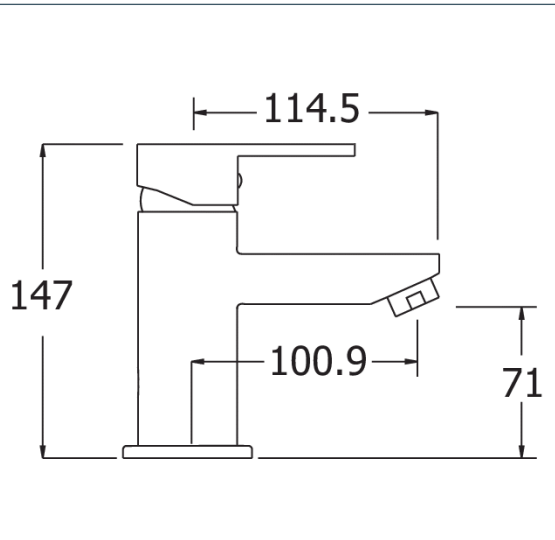

*Please refer to website for full warranty details.