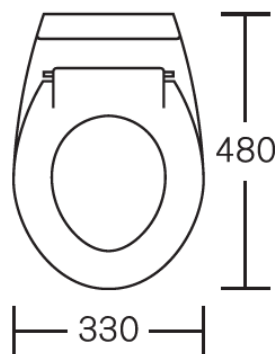

Seat Options:

SHWC102: Shenley seat only - White

Pan Fixings:

Floor fixing pack supplied

Pan Connections:

TSWC115: Convert to P trap.

Material

Vitreous china to BS 3402

Finish

Alpine White

Size

330W x 480L x 350H mm

Weight

17kg