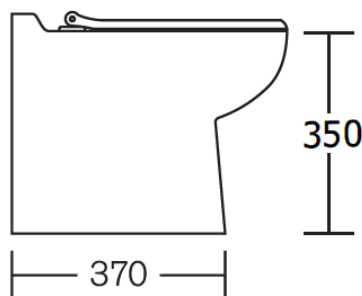

Seat Options:

SHWC102: Shenley seat only - White

Pan Fixings:

Floor fixing pack supplied

Pan Connections:

TSWC115: Convert to P trap.

Material

Vitreous china to BS 3402

Finish

Alpine White

Size

330W x 480L x 350H mm

Weight

17kg