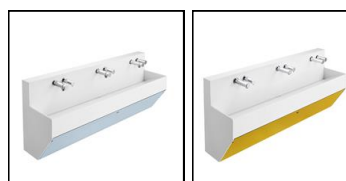

ILLUSTRATED PRODUCT DETAILS

Weights

- S0752** 51.00 KG
- A9209** 2.00 KG
- A9240** 0.50 KG
- S7241** 2.41 KG
- S8925** 0.33 KG

Materials

- S0752** Solid Surface
- A9209** Chrome Plated Metal
- A9240** Plastic
- S7241** Chrome Plated Brass
- S8925** Plastic

FINISH OPTIONS

Standards

Trough to EN14296 & EN695

Special Notes

3 spouts & soap dispensers to be configured. Clean using a damp cloth or sponge. Wipe dry with a soft cloth to prevent spotting. Pre-fixed with angled wall brackets.