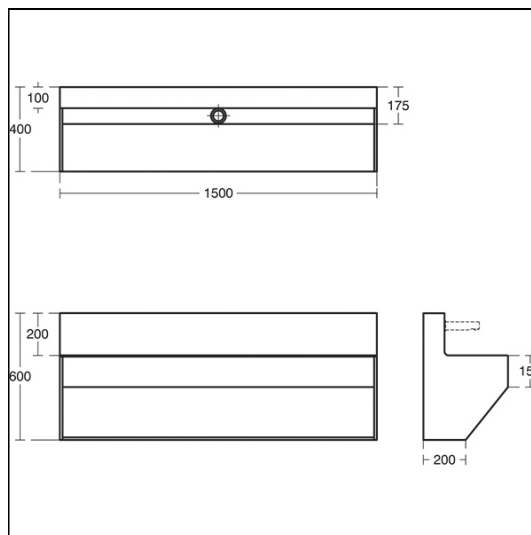

ILLUSTRATED PRODUCT DETAILS

Weights

- S0752** 51.00 KG
- A9209** 2.00 KG
- A9240** 0.50 KG
- S7241** 2.41 KG
- S8925** 0.33 KG

Materials

- S0752** Solid Surface
- A9209** Chrome Plated Metal
- A9240** Plastic
- S7241** Chrome Plated Brass
- S8925** Plastic

FINISH OPTIONS

Standards

Trough to EN14296 & EN695

Special Notes

3 spouts & soap dispensers to be configured. Clean using a damp cloth or sponge. Wipe dry with a soft cloth to prevent spotting. Pre-fixed with angled wall brackets.