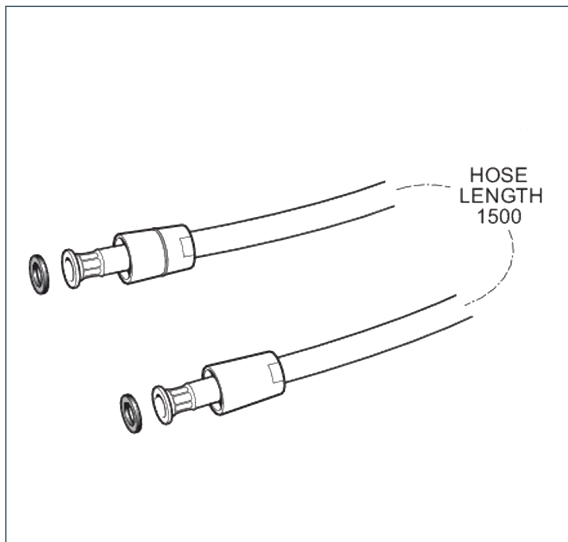

SHOWERS

DevaTM by METHVEN

No Specific Range

Smooth shower hose 1.5m

Product Code: HOS1.5PVS07

Finish: Chrome

Features

Construction: PVC
Inlet Connections: 1/2" BSP

· Smooth easy clean 1.5m shower hose

*Please refer to website for full warranty details.

1911063

www.deva-uk.com · 0800 195 1602 · sales@uk.methven.com