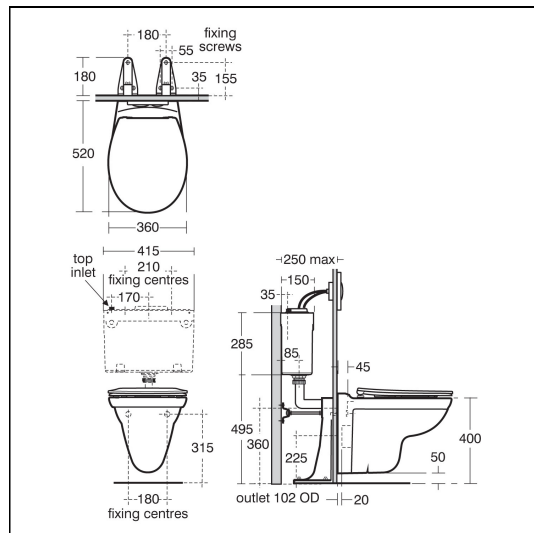

Sandringham 21 Wall Mounted WC Pan

ILLUSTRATED

- V3910** Sandringham 21 wall mounted WC with horizontal outlet
- S3643** Conceala 2 cistern 4.5/3 or 4/2.6 litre dual flush valve side supply and internal overflow, alternative height plastic flushbends, no flushplate
- E1316** Seat and cover, normal close
- S4397** Contemporary flush plate dual flush, Armitage Shanks logo for Conceala 2 cisterns
- E0060** Support frame with bolts for wall hung WC pans

ACCREDITATIONS

Sandringham 21 Wall Mounted WC Pan

- S4489** unbranded for Conceala 2 cisterns
Finger push button pneumatic, stainless steel body for 400mm maximum wall thickness
- S4491** Lever flushing Conceala 2 extended 250mm
- S4492** Lever flushing Conceala 2 extended 400mm
- S4512** Finger push button pneumatic, stainless steel for 31mm maximum thickness partition
- E9325** In-wall system 6/3 or 4.5/3 litre flush for WC, 880mm high, mechanical top or front operation flushplate
- E9324** In-wall system 6/3 or 4.5/3 litre flush for WC, 1100mm high, mechanical front operation flushplate