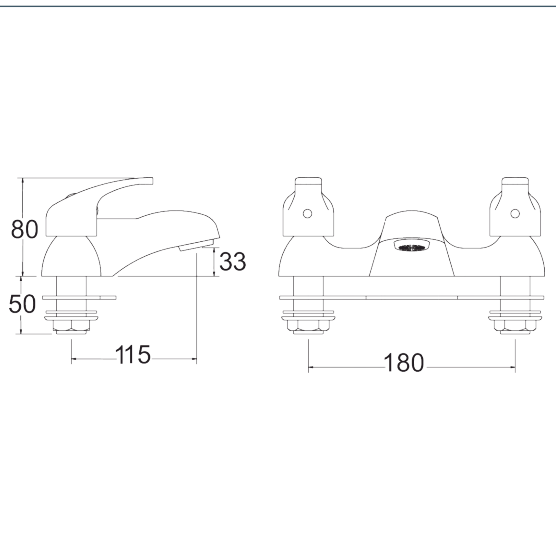

### Adore Deck Mounted Bath Filler

Product Code: ADORE108

Finish: Chrome

#### Features

- Construction:** Brass
- Valve/Cartridge type:** Ceramic Disc Valve
- Supply:** Suitable for high pressure only
- Inlet connections:** 3/4" BSP
- Working pressures:** 0.5 - 5.0 bar

\*Please refer to website for full warranty details.

#### Flow (Bar - l/min, open outlet)