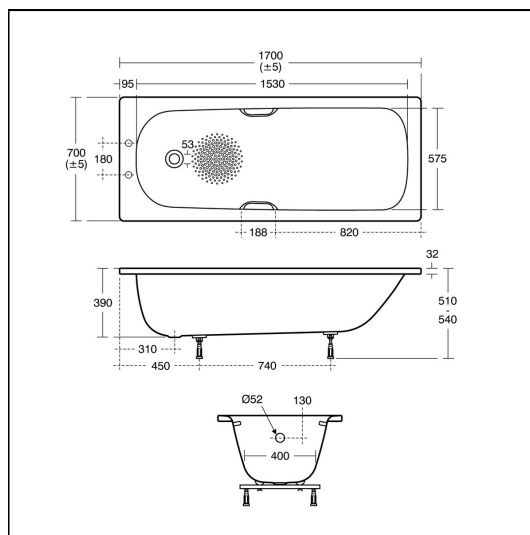

OPTIONS

- **B9866** Sandringham 21 bath pillar taps
- **B9871** Sandringham 21 bath shower 2 hole mixer with shower set
- **B9876** Sandringham 21 bath pillar taps, crosshead handles
- **B9877** Sandringham 21 bath filler 2 hole, crosshead handles
- **B9878** Sandringham 21 bath shower mixer 2 hole with shower set, crosshead handles
- **B9882** Sandringham 21 bath pillar taps, lever handles
- **B9883** Sandringham 21 bath filler 2 hole, lever handles
- **B9884** Sandringham 21 bath shower mixer 2 hole with shower set, lever handles
- **S0915** Bath flat front panel
- **S0916** Bath flat end panel
- **S9365** Bath panel plastic corner edge strip
- **S8830** Waste 1½" bath chain and overflow, plastic plug
- **A5901** TMV Thermostatic mixing valve 22mm

ILLUSTRATED PRODUCT DETAILS

Weights

- **S1839** 25.51 KG
- **B9870** 2.10 KG
- **S8970** 1.00 KG
- **S8840** 0.31 KG

Materials

- **S1839** Porcelain Enamelled Steel
- **B9870** Chrome Plated Brass
- **S8970** Plastic
- **S8840** Plastic

Finishes

- **S1839** White (01)
- **B9870** Chrome (AA)
- **S8970** Neutral / No Finish (67)
- **S8840** Chrome (AA)

Capacity

- **S1839** 130 litres (to overflow)

Flow rates

- **B9870** 16.5 Litres per minute @ 3 bar pressure

Standards

Manufactured to BS 1344-3:1998
Standard gauge 2mm porcelain enamelled steel

Special Notes

*Anti-slip reduces the likelihood of slipping but it does not prevent all

ACCREDITATIONS

1210029

FEATURES