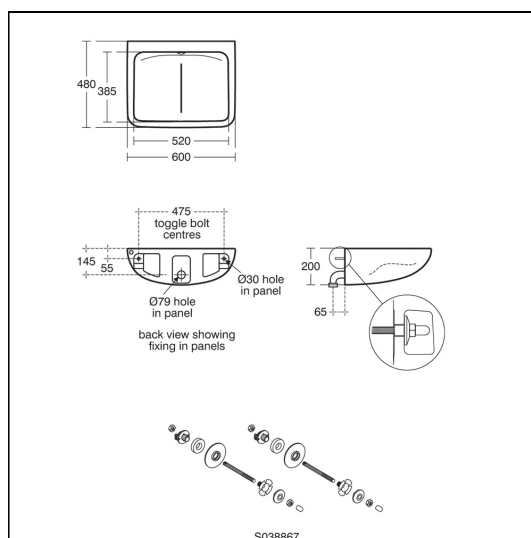

ILLUSTRATED PRODUCT DETAILS

Sizes

S0444 d:480

Weights

S0444 15.00 KG

A6682 3.60 KG

Materials

S0444 Vitreous China

Standards

Washbasin to BS EN 14688 and BS EN 31

Special Notes

Suggested rim heights; 780-800mm for ambulant users.

Washbasin panel mounted using the S0388 Contour 21+ fixation set.

FEATURES