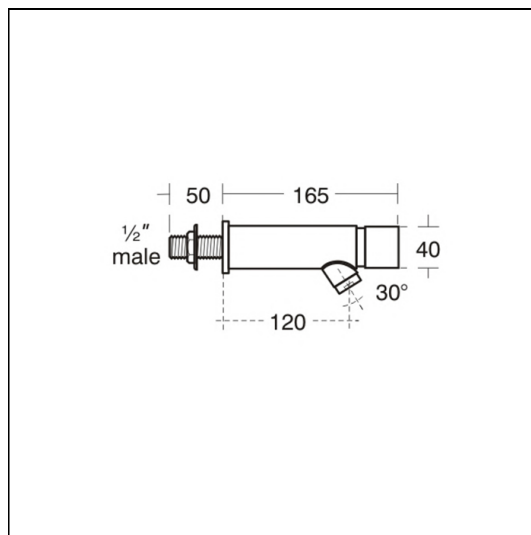

#### Special Notes

Inlet screwed 1/2" BSP male, coned for 15mm copper.  
 Consideration should be given to safe hot water delivery and the use of an appropriate temperature reduction device, please see A5900AA (for use with 15mm pipework) or A5901AA (for use with 22mm pipework).  
 Regulated to 3.7 litres per minute maximum. Run time adjustable from 5-20 seconds.