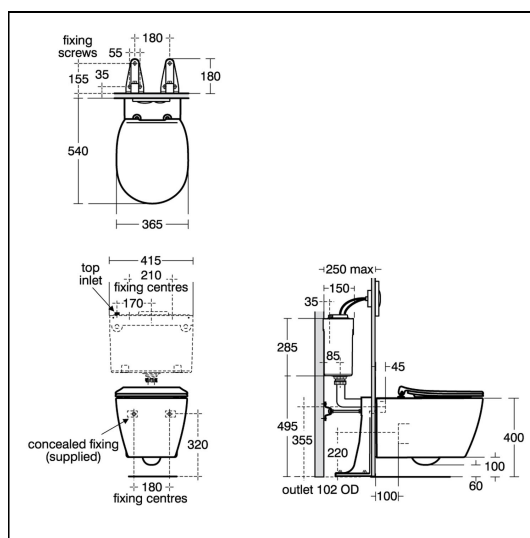

Concept Wall Mounted WC Suite With Aquablade Technology

ILLUSTRATED

- E0473** Concept wall mounted wc pan with Aquablade technology
- S3643** Conceala 2 cistern 4.5/3 or 4/2.6 litre dual flush valve side supply and internal overflow, alternative height plastic flushbends, no flushplate
- E7726** Concept, slim seat and cover, slow close
- E4437** Contemporary flush plate dual flush, Ideal Standard logo for Conceala 2 cisterns
- E0060** Support frame with bolts for wall hung WC pans

OPTIONS

- S3624** Conceala 2 cistern 6/4 litre dual flush valve top inlet and internal overflow, alternative height plastic flushbends
- S3640** Conceala 2 cistern 4.5 litre single flush valve side supply and internal overflow, alternative height plastic flushbends
- S4270** Conceala 2 cistern 4.5 litre single flush valve delay fill bottom supply and internal overflow, alternative height plastic flushbends
- S3599** Sensorflow 21 WC flushing device, panel mounted sensor complete with concealed valve and 4 or 4.5 litre duct cistern
- S3604** Sensorflow 21 WC flushing device, panel mounted sensor complete with concealed valve and 4 or 4.5 litre delay fill duct cistern
- S3636** Conceala 2 cistern delay fill 4.5/3 or 4/2.6 litre dual flush valve bottom supply and internal overflow, alternative height plastic flushbends, no flushplate
- E7725** Concept, slim seat and cover
- E7917** Concept, seat and cover, slow close
- E7918** Concept, seat and cover
- E4465** Karisma flush plate dual flush, branded for Conceala 2 cisterns, chrome
- S4310** Panekta outlet Connector, plain pattern to convert horizontal outlet WCs to S or turned P trap

ILLUSTRATED PRODUCT DETAILS

Weights

- E0473** 22.00 KG
- S3643** 2.70 KG
- E7726** 2.10 KG
- E4437** 0.46 KG
- E0060** 4.28 KG

Materials

- E0473** Vitreous China
- S3643** Plastic
- E7726** Plastic
- E4437** Chrome Plated Plastic
- E0060** Metal