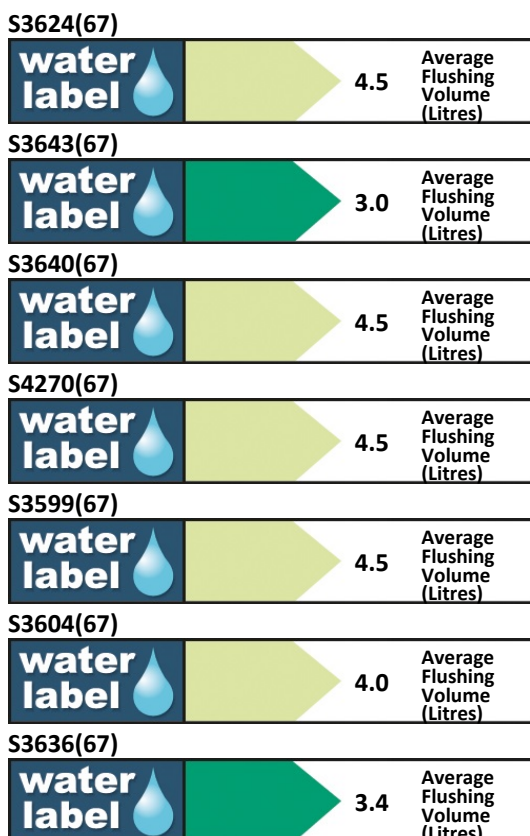

ACCREDITATIONS