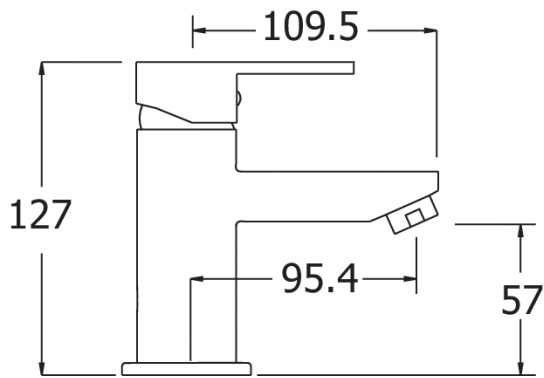

### Features

Construction:	Brass
Valve/Cartridge type:	Ceramic Cartridge
Supply:	Suitable for all plumbing systems
Working Pressures:	0.3 - 5.0 bar
Inlet connections:	1/2" BSP
Flexi or Copper:	Flexi Tails

### Flow (Bar - l/min, open outlet)

#### Spout

Flow 0.1	Flow 0.3	Flow 0.5	Flow 1.0	Flow 2.0	Flow 3.0	Flow 4.0	Flow 5.0
2.8	4.7	5.9	8.1	11.3	14.1	16.1	18

1912722

1912307

**12 YEAR GUARANTEE**  
ON ALL DEVA CHROME TAPS

\*TERMS APPLY