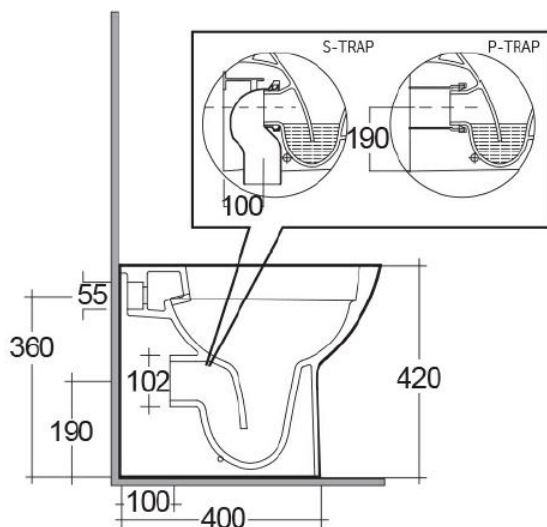

Pan Fixings:

Floor fixing pack supplied

Pan Connections:

TSWC115: Convert to P trap.

Material

Vitreous china to BS 3402

Finish

Alpine White

Size

365 x 520 x 420 mm

Weight

24kg

Dimensions: All dimensions in mm tolerance $\pm 5\%$ for below 200mm and $\pm 3\%$ for above 200mm.