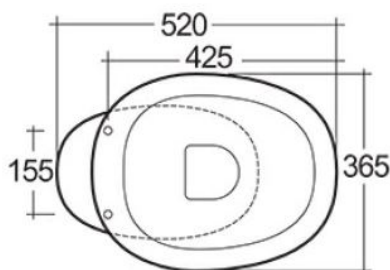

Size

365 x 520 x 420 mm

Weight

24kg

Dimensions: All dimensions in mm tolerance $\pm 5\%$ for below 200mm and $\pm 3\%$ for above 200mm.