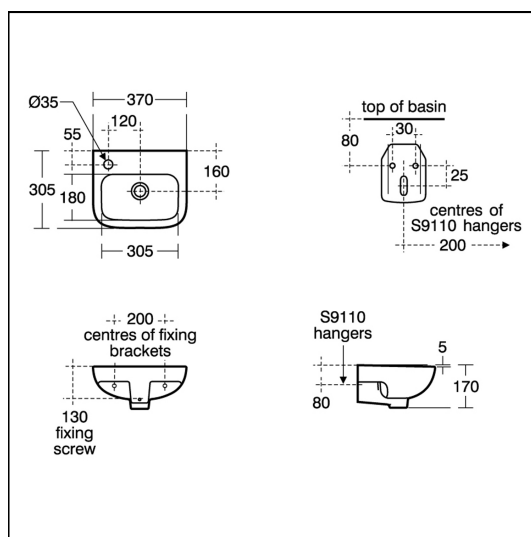

Contour 21 37cm Hand Rinse Washbasin LH Taphole No Overflow Or Chain Hole

ILLUSTRATED

- **S2473** Contour 21 37cm handrinse washbasin left hand taphole no overflow or chainstay hole, bottom outlet
- **S9110** Hangers concealed, Steel
- **A6697** Contour 21+ 1 hole thermostatic basin mixer, single sequential lever with copper tails
- **S8720** Waste 1¼" brass strainer waste, 80mm unslotted tail
- **S8910** Trap 1¼" plastic bottle, 75mm seal, multi-purpose outlet

OPTIONS

- **A6698** Contour 21+ 1 hole thermostatic basin mixer, single sequential lever with flexible tails
- **A6790** Contour 21+ Outline 1 hole thermostatic basin mixer, single sequential lever with flexible tails
- **S8810** Waste 1¼" plastic strainer, dished pattern 80mm unslotted tail
- **S8920** Trap 1¼" plastic resealing bottle, 75mm seal, multi-purpose outlet

ILLUSTRATED PRODUCT DETAILS

Sizes

S2473 w:370 x d:300

Weights

- **S2473** 7.50 KG
- **S9110** 0.24 KG
- **A6697** 2.10 KG
- **S8720** 0.23 KG
- **S8910** 0.20 KG

Materials

- **S2473** Vitreous China
- **S9110** Metal
- **A6697** Chrome Plated Brass
- **S8720** Chrome Plated
- **S8910** Plastic

Finishes

- **S2473** ☐ White (01)
- **S9110** ☐ Neutral / No Finish (67)
- **A6697** ☐ Chrome (AA)
- **S8720** ☐ Chrome (AA)
- **S8910** ☐ Neutral / No Finish (67)

Capacity

S2473 5 litres

Flow rates

A6697 3.9 Litres per minute @ 3 bar pressure

FINISH OPTIONS

(MY) Stainless Steel finish

(AA) Chrome

FEATURES