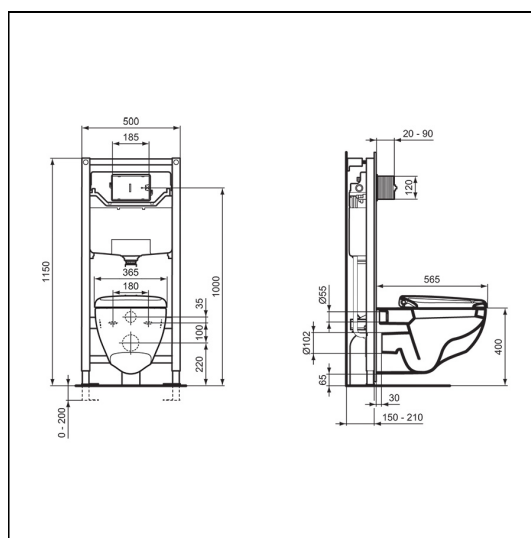

- **R0158** ProSys electronic conversion kit for proximity actuated flushplates (Altes & Symfo) (120 depth frames and cisterns only)
- **E2125** Conceala 2 concealed cistern universal height, side inlet cistern - pneumatic dual flush valve - no flushplate - 6/4 litre flush
- **E2124** Conceala 2 concealed cistern universal height bottom inlet cistern - pneumatic dual flush valve - no flushplate - 6/4 litre flush
- **S3635** Conceala 2 cistern delay fill 4.5 litre single flush syphon low level bottom supply and internal overflow plastic flushbend, CP lever
- **S3617** Conceala 2 4.5 or 6 litre cistern, single flush syphon, side supply, internal overflow, plastic flushbend and long CP lever
- **S4270** Conceala 2 delay fill 4.5 litre cistern, single flush valve, bottom supply, internal overflow and alternative height plastic flushbends
- **S3640** Conceala 2 4.5 litre cistern, single flush valve, side supply, internal overflow and alternative height plastic flushbends
- **S3599** Sensorflow 21 WC flushing device, panel mounted sensor complete with concealed valve and 4 or 4.5 litre duct cistern
- **S3604** Sensorflow 21 WC flushing device, panel mounted sensor complete with concealed valve and 4 or 4.5 litre delay fill duct cistern
- **E6203** Jasper Morrison toilet seat and cover, quick release
- **E6204** Jasper Morrison toilet seat only, quick release
- **S4512** Finger push button pneumatic, stainless steel for 31mm maximum thickness partition
- **R0116** Oleas P1 pneumatic dual flushplate Ideal Standard - white
- **R0121** Oleas M2 mechanical dual flushplate Ideal Standard - white
- **R0119** Oleas P2 pneumatic dual flushplate Ideal Standard - white
- **R0123** Oleas M3 mechanical dual flushplate Ideal Standard - white
- **R0124** Oleas P3 pneumatic dual flushplate Ideal Standard - white
- **R0110** Solea P2 pneumatic dual flushplate Ideal Standard - white
- **R0130** Altes NT1 electronic (proximity) ceramic dual flushplate Ideal Standard - white
- **R0129** Symfo NT1 electronic (proximity) glass dual flushplate Ideal Standard - white

ACCREDITATIONS

E2125(67)

E2124(67)

S3635(67)

S3617(67)

S4270(67)