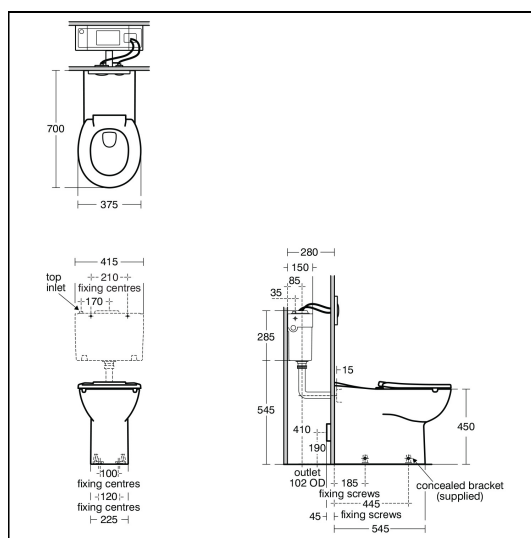

Contour 21+ 70cm Projection Back to Wall Rimless WC Suite

ILLUSTRATED

- S0437** (WC HD) Contour 21+ 70cm projection back to wall rimless WC pan with horizontal outlet and anti-microbial glaze
- S3617** Conceala 2 cistern 4.5 or 6 litre single flush syphon side supply and internal overflow plastic flushbend, long CP lever
- S4066** Contour 21 seat no cover, top fixing hinges and retaining buffers
- S6481** Contour 21 back support rail for 70cm projection HTM64 WC, 40 x 17 x 35mm diameter tube
- S6884** Cushion for back support with clips, new design

OPTIONS

- S4505** Simpla Inlet Connector
- S3640** Conceala 2 cistern 4.5 litre single flush valve side supply and internal overflow, alternative height plastic flushbends
- S3643** Conceala 2 cistern 4.5/3 or 4/2.6 litre dual flush valve side supply and internal overflow, alternative height plastic flushbends, no flushplate
- S4065** Contour 21 seat and cover, top fixing hinges
- S4067** Contour 21 seat retaining buffers, white
- E4463** Karisma flush plate dual flush, chrome, unbranded
- S4504** Contemporary flush plate dual flush, Armitage Shanks logo, for Conceala 2 cisterns
- S4512** Finger push button pneumatic, stainless steel for 31mm maximum thickness partition
- S4513** Palm push button Pneumatic, stainless steel for 31mm maximum thickness partition
- S4305** Panekta outlet Connector, finned pattern to convert horizontal outlet WCs to P trap
- S4300** Panekta outlet Connector, finned pattern to convert horizontal outlet WCs to S or turned P trap

ILLUSTRATED PRODUCT DETAILS

Weights

- S0437** 34.00 KG
- S3617** 3.00 KG
- S4066** 1.55 KG
- S6481** 0.85 KG
- S6884** 4.00 KG

Materials

- S0437** Vitreous China
- S3617** Plastic
- S4066** Plastic
- S6481** Aluminium
- S6884** Mixed Material

WC Pan screwed to floor using concealed brackets (supplied). Joint to wall sealed with waterproof sealant (not supplied).