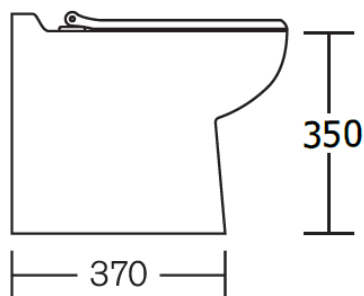

Seat Options:

SHWC102: Shenley seat only - White

Pan Fixings:

Floor fixing pack supplied

Pan Connections:

TSWC115: Convert to P trap.

Material

Vitreous china to BS 3402

Finish

Alpine White

Size

330W x 480L x 350H mm

Weight

17kg