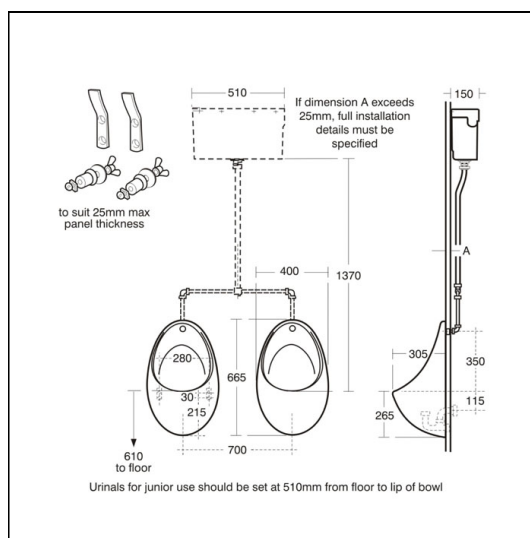

Contour Urinal Fully Concealed

ILLUSTRATED

- S6110** (UR H) Contour urinal in vitreous china, 67cm, concealed
- S8850** Waste 1½" plastic domed strainer waste, 45mm unslotted tail
- S8970** Trap 1½" plastic P with 75mm seal, multi-purpose outlet suitable for plastic and BS copper pipe
- S9275** Urinal concealed hangers, Steel
- S6286** Spreader, back inlet for vitreous china bowl urinal
- S9276** Toggle bolts to suit maximum 25mm panel thickness

OPTIONS

- S6215** Conceala auto cistern 4.5 litre with cover, auto syphon and petcock
- S6216** Conceala auto cistern 9.0 litre with cover, auto syphon and petcock
- S6217** Conceala auto cistern 13.6 litre with cover auto syphon and petcock
- S8770** Waste 1½" strainer waste brass with stainless steel dome
- A4854** Sensorflow 21 urinal flush, panel mounted, mains
- S6226** Flushpipes concealed for 1 bowl urinal
- S6227** Flushpipes concealed for 2 bowl urinals
- S6228** Flushpipes concealed for 3 bowl urinals
- S6229** Flushpipes concealed for 4 bowl urinals
- S6230** Flushpipes concealed for 5 bowl urinals
- S6120** (UR H) Urinal division Vitreous China with hanger and screw

ILLUSTRATED PRODUCT DETAILS

Weights

- S6110** 16.00 KG
- S8850** 0.20 KG
- S8970** 1.00 KG
- S9275** 1.00 KG
- S6286** 0.01 KG
- S9276** 2.00 KG

Finishes

- S6110** White (01)
- S8850** Neutral / No Finish (67)
- S8970** Neutral / No Finish (67)
- S9275** Neutral / No Finish (67)
- S6286** Chrome (AA)
- S9276** Neutral / No Finish (67)

Materials

- S6110** Vitreous China
- S8850** Plastic
- S8970** Plastic
- S9275** Metal
- S6286** Metal
- S9276** Metal

Standards

Vitreous china to BS 3402

Special Notes

See auto cistern and flush pipe selector page, for selection of multi bowl and pipework ranges. For sensor flush see Sensorflow 21 urinal flushing device page