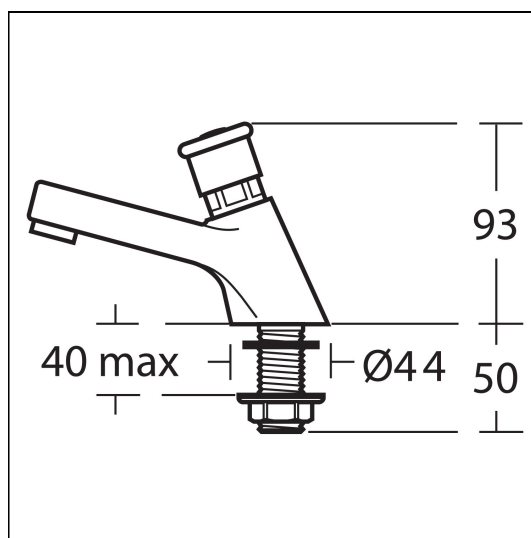

Sandringham 21 Self closing pillar taps 1/2"

ILLUSTRATED

S0672 Sandringham 21 self closing pillar taps 1/2"4lpm flow regulators pair

ILLUSTRATED PRODUCT DETAILS

Materials

S0672 Chrome Plated Brass

Finishes

S0672  Chrome (AA)

Special Notes

Easy push mechanism. Pair of red/blue indices supplied. 4lpm flow regulators supplied for water saving installations.

FEATURES