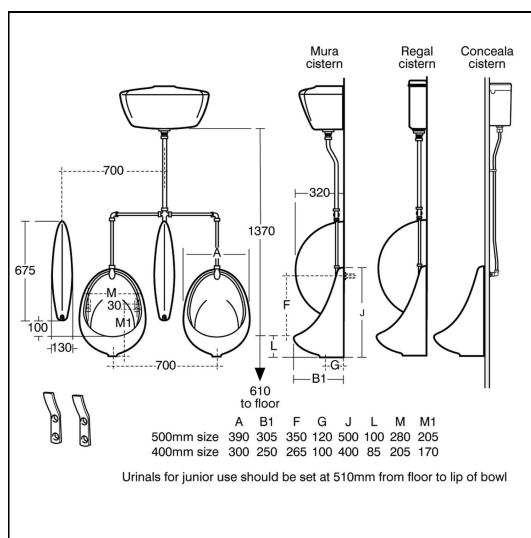

Sanura Bowl Urinal 50cm - Conceala Auto Cistern

ILLUSTRATED

- S6100** Sanura 50cm urinal bowl
- S8850** Waste 1½" plastic domed strainer waste, 45mm unslotted tail
- S8925** Trap 1½" plastic resealing bottle with 75mm seal, multi-purpose outlet
- S9275** Urinal concealed hangers, Steel
- S6286** Spreader, back inlet for vitreous china bowl urinal

OPTIONS

- S6215** Conceala auto cistern 4.5 litre with cover, auto syphon and petcock
- S6216** Conceala auto cistern 9.0 litre with cover, auto syphon and petcock
- S6217** Conceala auto cistern 13.6 litre with cover auto syphon and petcock
- S8770** Waste 1½" strainer waste brass with stainless steel dome
- S8915** Trap 1½" plastic bottle with 75mm seal, multi-purpose outlet
- S6226** Flushpipes concealed for 1 bowl urinal
- S6227** Flushpipes concealed for 2 bowl urinals
- S6228** Flushpipes concealed for 3 bowl urinals
- S6229** Flushpipes concealed for 4 bowl urinals
- S6230** Flushpipes concealed for 5 bowl urinals
- S6120** Urinal division Vitreous China with hanger and screw

ILLUSTRATED PRODUCT DETAILS

Weights

- S6100** 11.29 KG
- S8850** 0.20 KG
- S8925** 0.33 KG
- S9275** 1.00 KG
- S6286** 0.01 KG

Materials

- S6100** Vitreous China
- S8850** Plastic
- S8925** Plastic
- S9275** Metal
- S6286** Metal

Please click the [Specify this] button and then choose the number of bowls in each range. See further pages for additional information on flushpipes for ranges of from 1 to 5 urinals. See also Sensorflow urinal flushing page