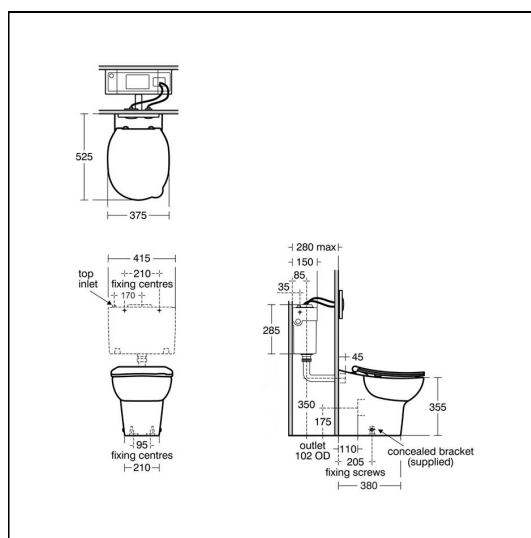

# Contour 21 Splash Schools 355mm Back-to-Wall Toilet

## ILLUSTRATED

- S3125** Contour 21 Splash 355mm back-to-wall rimless toilet bowl with horizontal outlet
- S3643** Conceala 2 4.5/3 or 4/2.6 litre cistern, dual flush valve, side supply, internal overflow, alternative height plastic flushbends, no flushplate/button
- S4536** Contour 21 Splash toilet seat and cover for 355mm bowls
- E4463** Karisma flush plate, dual flush, unbranded for Conceala 2 cisterns

## OPTIONS

- E2125** Conceala 2 concealed cistern universal height, side inlet cistern - pneumatic dual flush valve - no flushplate - 6/4 litre flush
- S3620** Conceala 2 4.5 or 6 litre cistern, single flush syphon, side supply, internal overflow, alternative height plastic flushbends, no lever
- S4545** Contour 21 Splash toilet seat only for 355mm bowls
- E6020** Modern concealed cistern lever 28mm
- E6021** Modern concealed cistern lever 405mm
- S4300** Panekta outlet connector to convert horizontal outlet wcs to S or turned P trap
- S4305** Panekta outlet connector to convert horizontal outlet wcs to P trap

### Capacity

- S3643** 4.0 litres